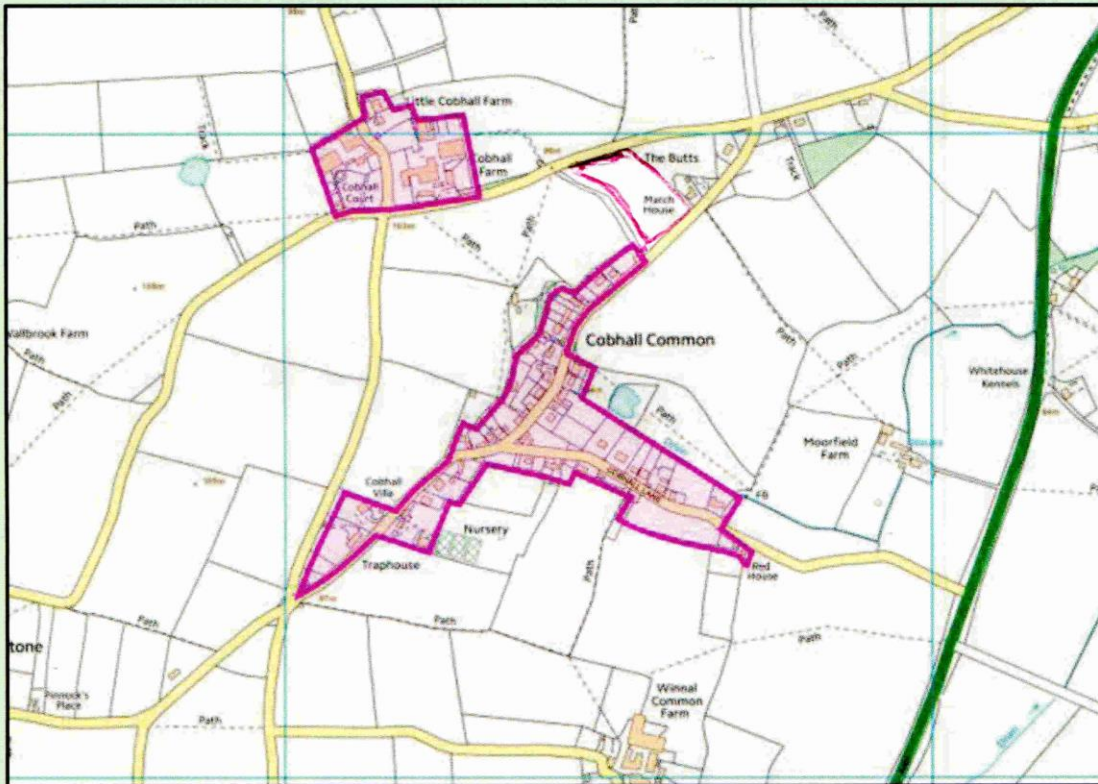

Map 3 Cobhall Common Settlement Boundary Options

Policy Options for Settlement Boundaries:

Q7. Do you think the boundary for Cobhall Common is

About right

Should be extended If so, please describe in what way:

Should be made smaller If so, please describe in what way:

Don't know

Any other comments

COULD BE EXTENDED TO THE RIGHT OF POLLY LOOKS LANE FOR AFFORDABLE HOUSING. YOUNG PEOPLE HAVING TO LEAVE VILLAGE AS PROPERTIES ARE TO EXPENSIVE WE ARE BECOMING A RETIREMENT VILLAGE NO YOUNG BLOOD.