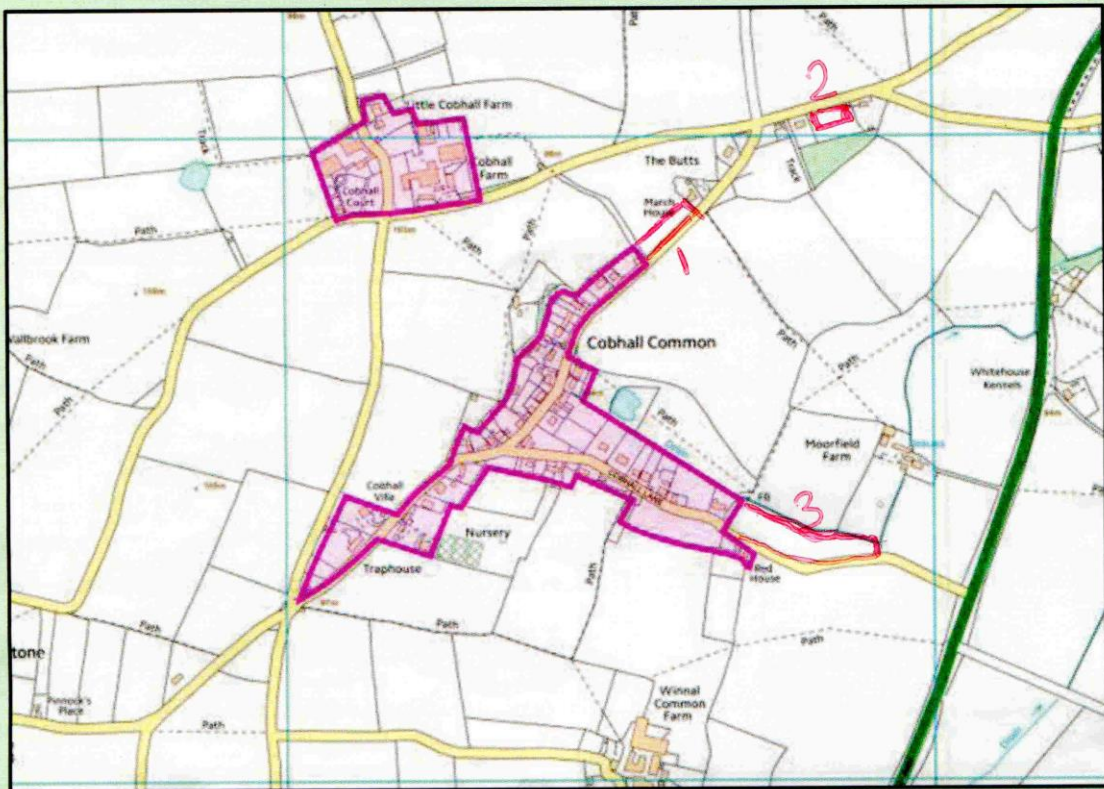

Policy 3 – Settlement Boundaries

Policy Options for Settlement Boundaries:

Q5. Should the NDP include Settlement Boundaries for the 3 settlements?

Yes No Don't know

Comments:

Map 2 Allensmore Settlement Boundary Options

(for bigger versions of these maps, please refer to the full document)

Policy Options for Settlement Boundaries:-

Q6. Do you think the boundary for Allensmore is

About right

Should be extended If so, please describe in what way:

Please see additional area - from the Hall to Court View & from Hall to Saxon House

Should be made smaller If so, please describe in what way:

Please see above - no to houses being built on this land.

Map 3 Cobhall Common Settlement Boundary Options