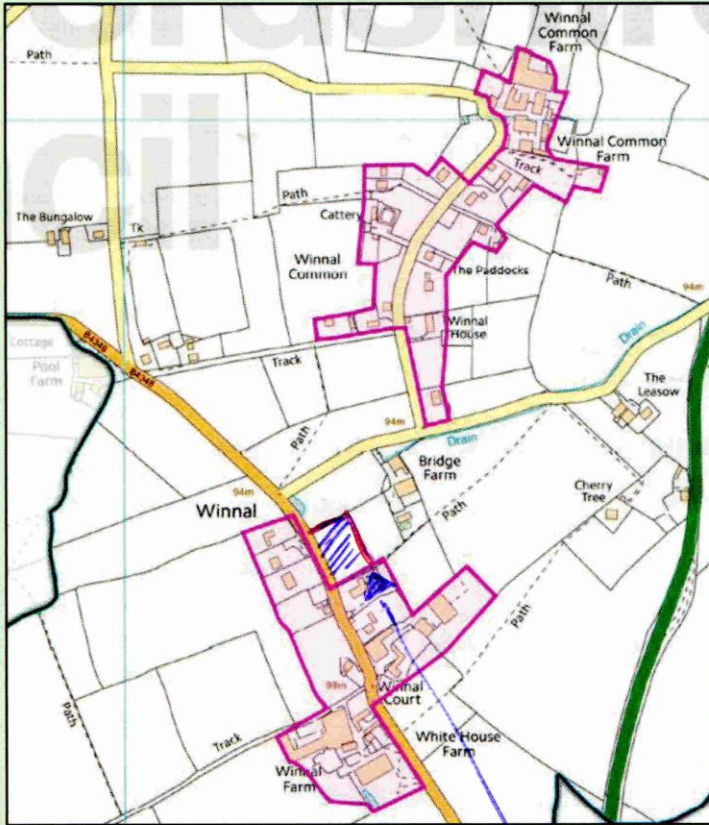

Policy 3 – Settlement Boundaries

Policy Options for Settlement Boundaries:

Q5. Should the NDP include Settlement Boundaries for the 3 settlements?

Yes No Don't know

Comments:

Map 2 Allensmore Settlement Boundary Options

(for bigger versions of these maps, please refer to the full document)

No Houses To Be Built Here

Policy Options for Settlement Boundaries:-

Q6. Do you think the boundary for Allensmore is

About right *NO - See Map Above:*

Should be extended If so, please describe in what way:

Map 3 Cobhall Common Settlement Boundary Options

Policy Options for Settlement Boundaries:

Q7. Do you think the boundary for Cobhall Common is

About right *no - needs to be spread across the whole, 800 hr.*

Should be extended If so, please describe in what way:

Should be made smaller If so, please describe in what way:

Extends Area

Map 4 Winnal Settlement Boundary Options

Policy Options for Settlement Boundaries: