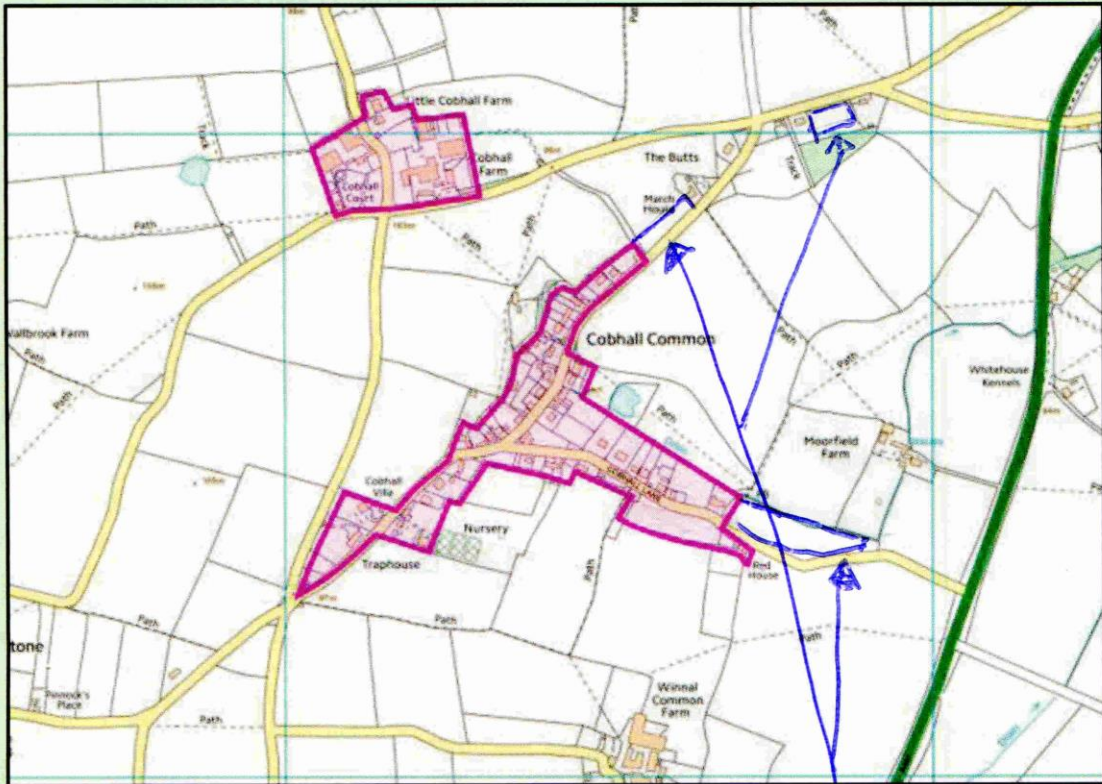

Policy 3 – Settlement Boundaries

Policy Options for Settlement Boundaries:

Q5. Should the NDP include Settlement Boundaries for the 3 settlements?

Yes No Don't know

Comments:

Map 2 Allensmore Settlement Boundary Options

(for bigger versions of these maps, please refer to the full document)

No Houses To Be Built Here

Policy Options for Settlement Boundaries:-

Q6. Do you think the boundary for Allensmore is

About right *NO - See Map Above:*

Should be extended If so, please describe in what way:

Map 3 Cobhall Common Settlement Boundary Options

Policy Options for Settlement Boundaries:

Q7. Do you think the boundary for Cobhall Common is

About right *no - needs to be spread across the whole, 800 hr.*

Q8. Do you think the boundary for Winnal is

About right *no See Map Above*

Should be extended If so, please describe in what way: